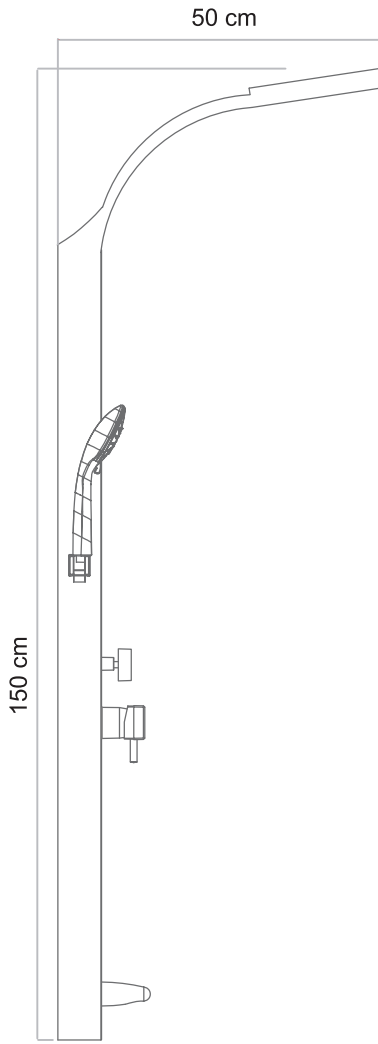

11.500 ₺

Hand x 1

Rain x 1

Jet x 2

Spout x 1