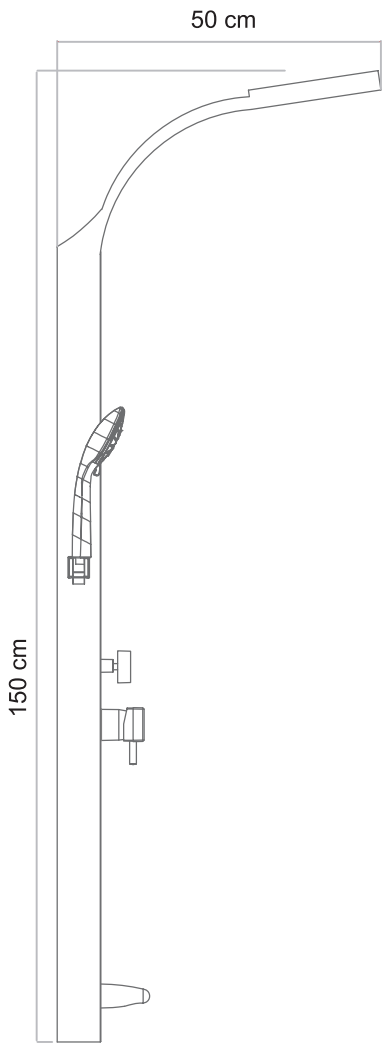

SWAN

BRONZ
BRONZE

12.500 ₺

Hand x 1

Rain x 1

Jet x 2

Spout x 1

Kod / Code	PNL7003
Koli Ebatı / Box Size (cm)	150 x 20 x 50
Koli Adeti / Pieces in Box	1