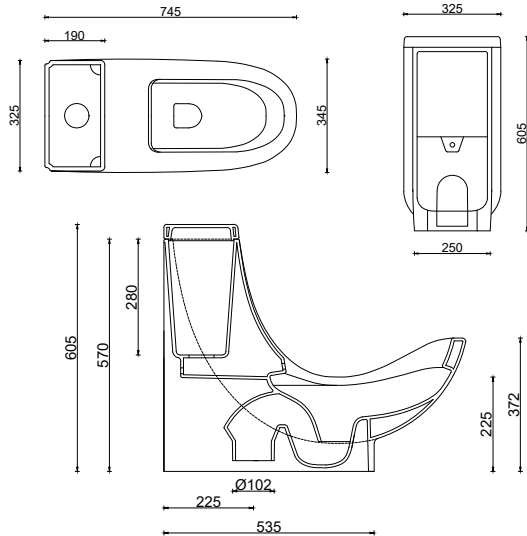

WH01KLZ029800
WC HEALTH KLOZET + SOFT
KAPAK + İÇ TAKIM

₺13.750,00